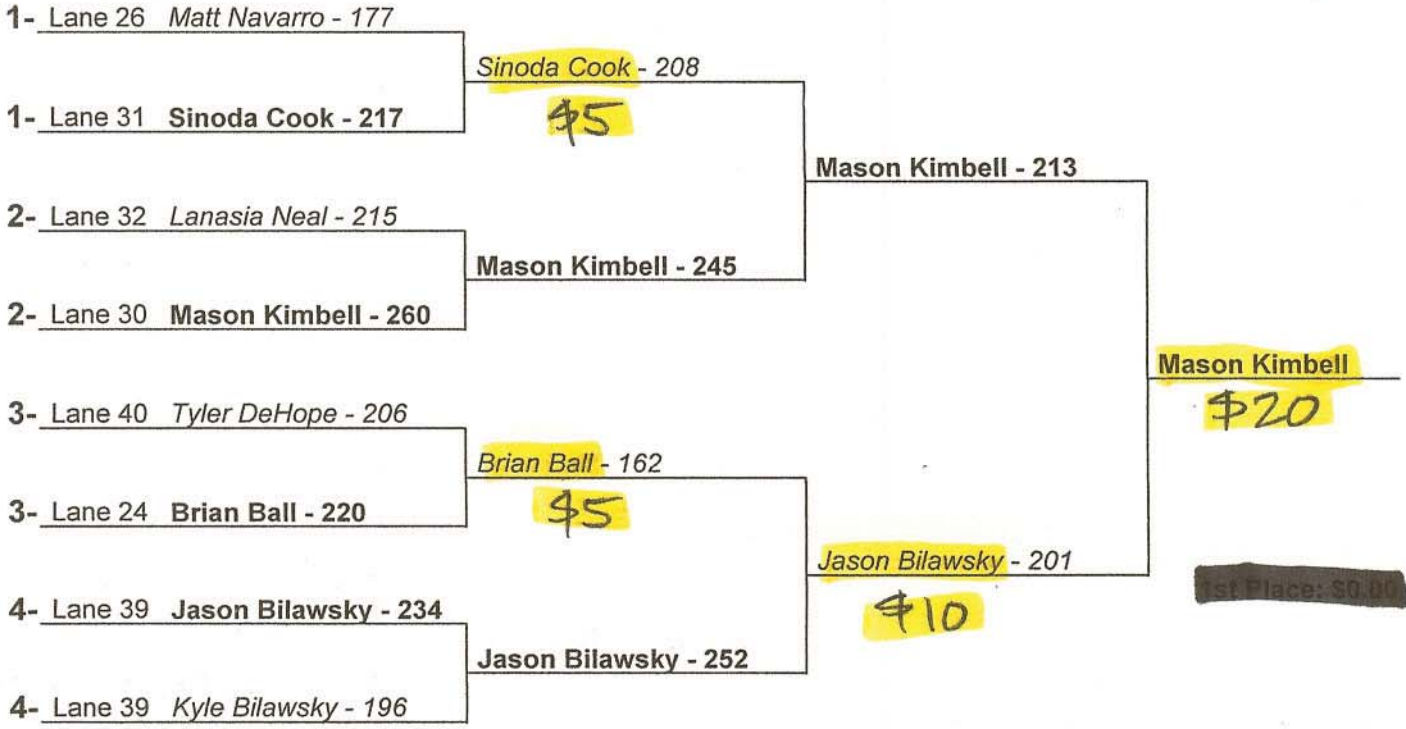

Handicap - Handicap - #3
Completed