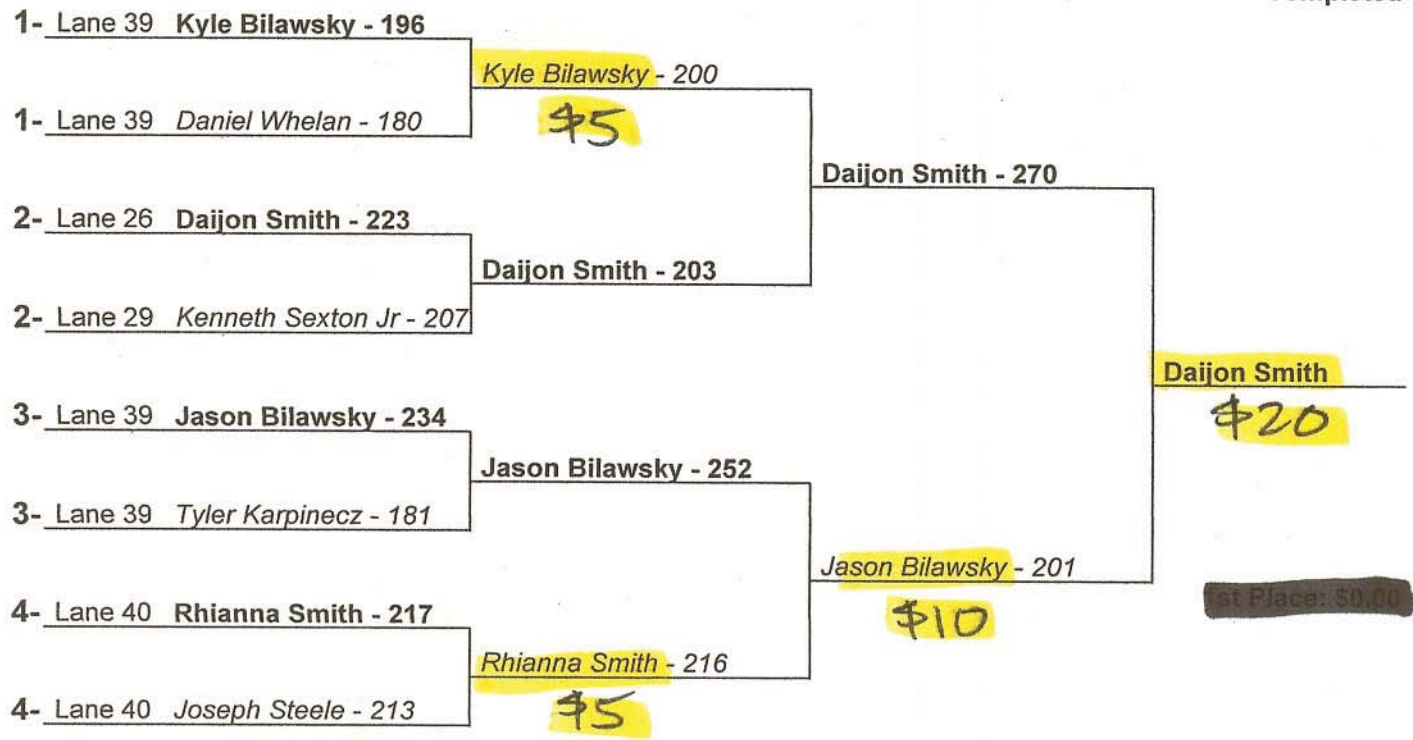

Handicap - Handicap - #2 Completed