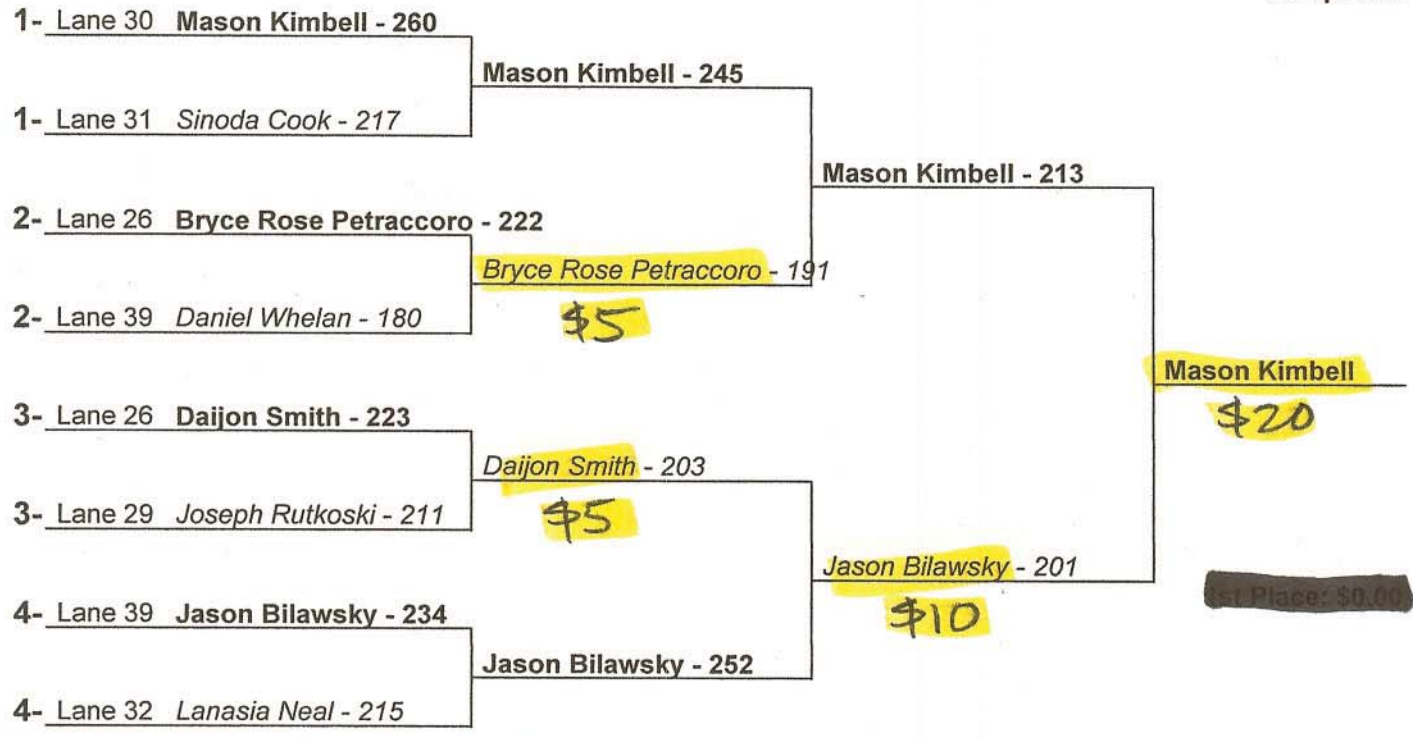

Sunday 2:30 pm

Majestic Lanes

Lanes 21 - 40

252

Handicap - Handicap - #1 Completed