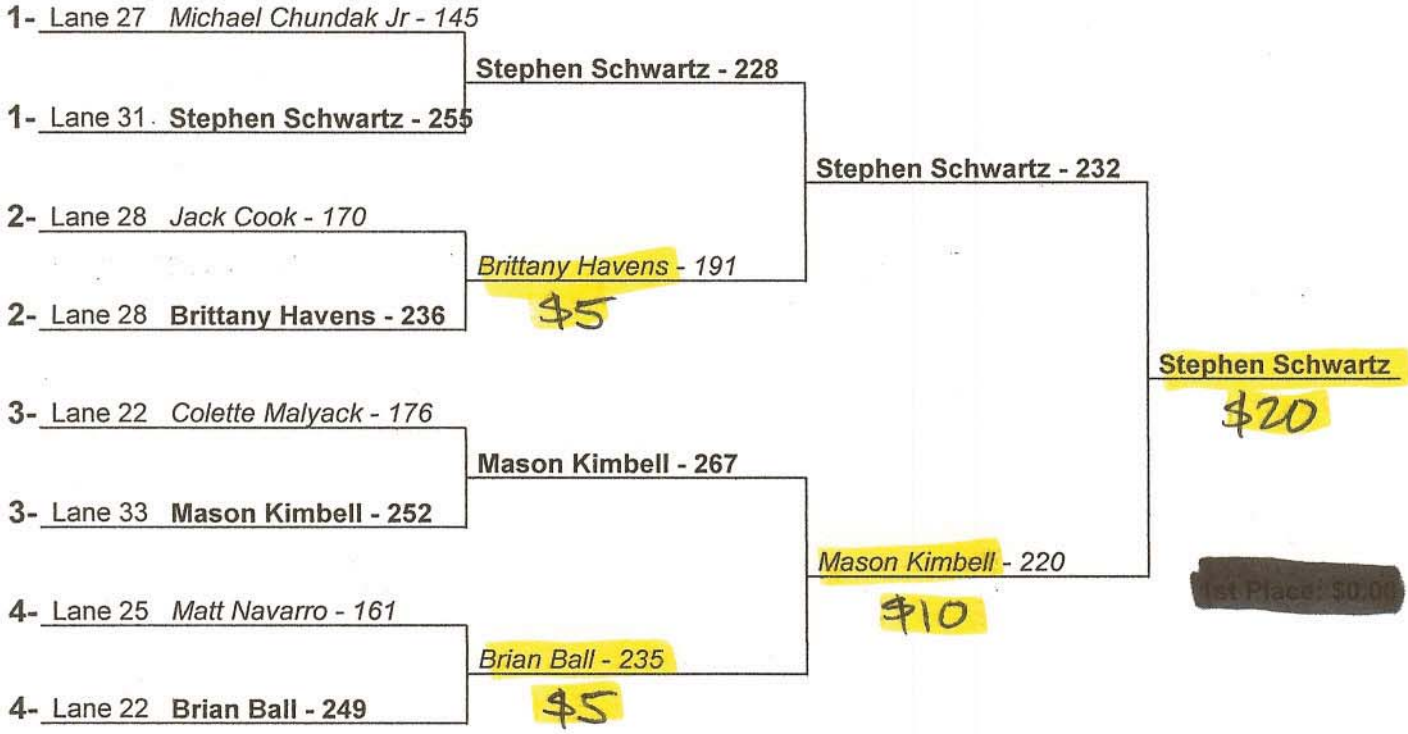

Sunday 12:00 pm

Majestic Lanes

Lanes 21 - 40

Handicap - Handicap - #1
Completed

Handicap - Handicap - #2
Completed